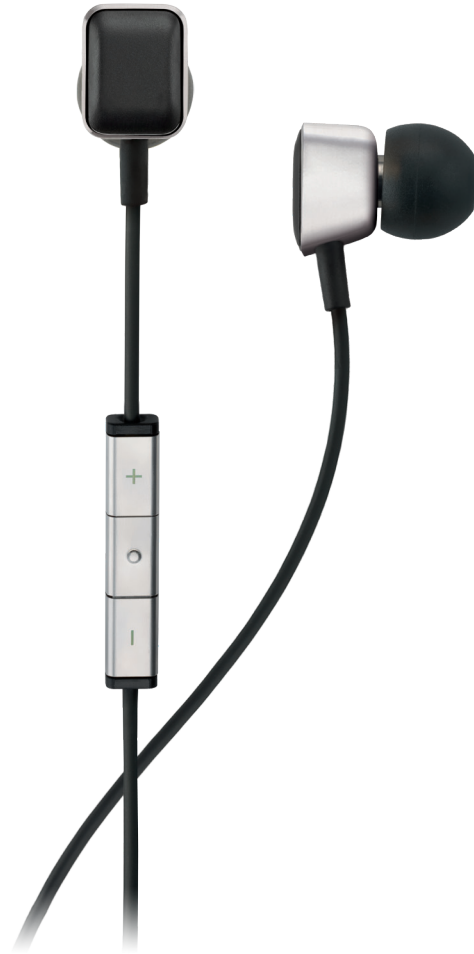

SPECIFICATIONS

beautiful/sound
harman/kardon
by HARMAN

HARMAN KARDON® HEADPHONES **AE**

Harman Kardon has always engineered uncompromising audio for the ears. Now it's closer than ever.

What's included:

- 1 set of Harman Kardon AE Headphones
- 3 pairs of Silicone Sleeves (small, medium, large)
- 1 pair of uni-size Comply™ Foam Sleeves
- 1 4' (1.2m) Cable (with apple 3-button remote with mic)
- 1 Premium Carrying Case
- Owner's Manual
- Warranty Card

HARMAN KARDON AE HEADPHONES

- Type: In-ear canal style
- High-performance driver: 3/8" (9mm)
- Frequency response: 16Hz – 20kHz
- Cable: 4' (1.2m)
- Remote: Apple three-button (MFI)
- Included silicone sleeves: S, M, L
- Included foam sleeves: Comply™ uni-size
- Case: Premium carrying case

Go online to register your purchase and access tips that will show you just how beautiful sound can be.

www.harmankardon.com/registermyproduct

HARMAN

Harman Kardon is a trademark of HARMAN International Industries, Incorporated, registered in the United States and/or other countries. The "beautiful/sound" logo is a trademark of HARMAN International Industries, Incorporated. Comply is a trademark of Hearing Components, Inc. iPad, iPhone and iPod are trademarks of Apple Inc., registered in the U.S. and other countries. "Made for iPod," "Made for iPhone," and "Made for iPad" mean that an electronic accessory has been designed to connect specifically to iPod, iPhone, or iPad, respectively, and has been certified by the developer to meet Apple performance standards. Apple is not responsible for the operation of this device or its compliance with safety and regulatory standards. Please note that the use of this accessory with iPod, iPhone, or iPad may affect wireless performance. Features, specifications and appearance are subject to change without notice.